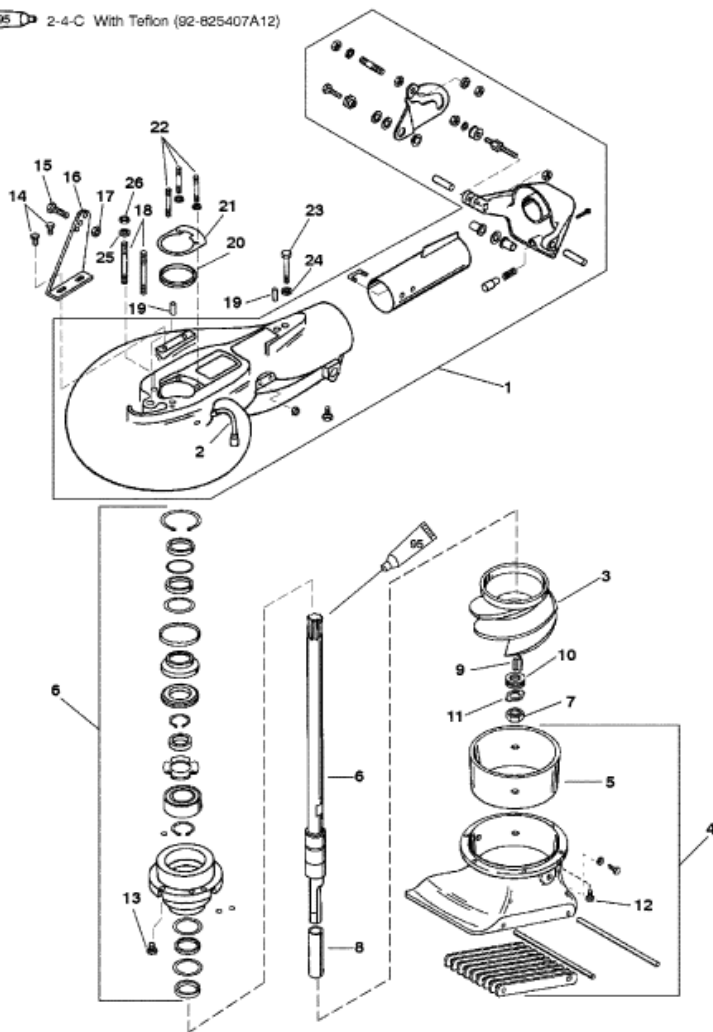

95 2-4-C With Teflon (92-825407A12)

Parts List						
Ref	Class	Part	Description	Qty	Comment	Footnote
-		801400 40	JET PUMP ASSEMBLY	1	(BLACK)	
-		801401 40	JET PUMP ASSEMBLY	1	(GRAY)	
1		801411 40	HOUSING-PUMP	1		
2	32	827490	HOSE-LUBE	1		
3	47	801414 40	IMPELLER	1		
4		801412 40	HOUSING-INTAKE	1		
5		827188 1	LINER	1		
6	45	801413 40	SHAFT-DRIVE	1		
7	11	827190	NUT	1		
8	23	827189	SLEEVE-SHAFT	1		
9	28	801405625	KEY	1		
10	15	801404625	SHIM	8		
11	14	801403625	TAB WASHER	1		
12	10	90192	SCREW (1/4-20 X .75)	6		
13	10	19923088	SCREW (1/4-20 X .875)	4		
14	10	19923062	SCREW (1/4-20 X .625)	2		
15	10	60411	SCREW (.312-18 X 1.25)	1		
16		801410	BRACKET	1		
17	11	67980	NUT	1		
18	16	808718	STUD	2		
19	17	801406	PIN-DOWEL	2		
20		801418	RING SUPPORT-WATER PUMP	1		
21	27	801408	GASKET-WATER PUMP BASE	1		
22	16	33778	STUD (1/4 X 2-5/8 IN.)	3		
23	10	68299	SCREW (3/8-16 X 3 IN.)	1		
24	12	45175	WASHER	1		
25	12	65791	WASHER	2		
26	11	34933	NUT	2		